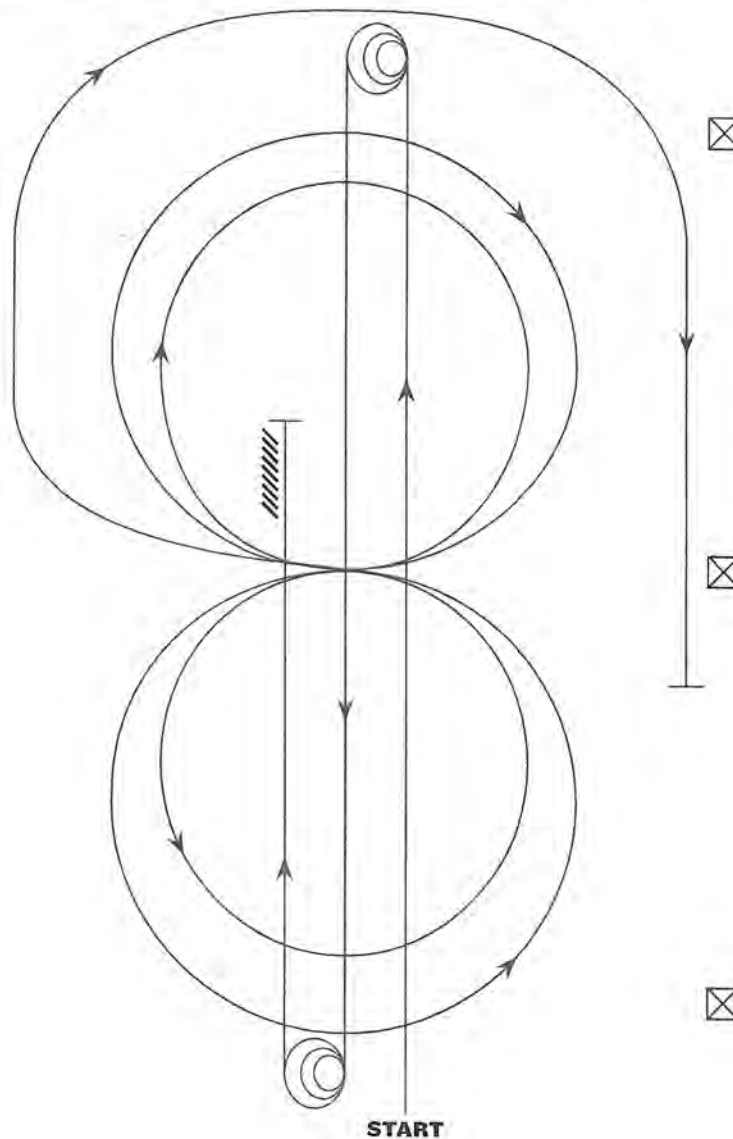

RANCH

SUNDAY

5/15/2022

PATTERN

VRH AND RHC RANCH REINING PATTERN 4

5/15/2022
ALL
SUNDAY

Mandatory Marker along Fence or Wall: The judge shall indicate with markers on arena fence or wall the center of pattern. Judge shall also end place markers on fence or wall at least 50' from each end of the arena.

Ride pattern as follows:

1. Run up center of arena past the end marker and do a sliding stop.
2. Complete 3 1/2 spins to the left.
3. Run down to opposite end of arena, past the end marker and do a sliding stop.
4. Complete 3 1/2 spins to the right.
5. Run past the center marker and do a sliding stop. Back at least 10 feet. Complete 1/4 turn to the left; hesitate.
6. Beginning on right lead, complete two circles to the right - the first one small and slow, the second one large and fast. Change leads at center of arena.
7. Complete two circles to the left - the first one small and slow, the second one large and fast. Change leads at center of arena.
8. Begin a large circle to the right but do not close this circle. Run down the right side of the arena, past the center marker and do a sliding stop at least 20 feet from the fence. Hesitate to show completion of pattern.