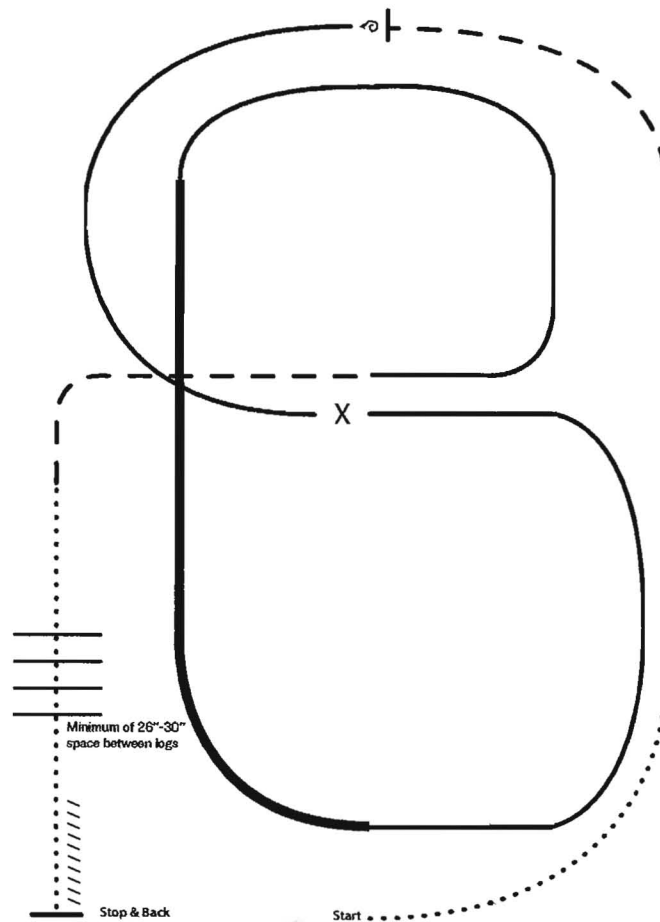

Cowboy Showcase  
AQHA classes 77-81

**RANCH RIDING - PATTERN I**

- X Lead Change
- Walk
- - Trot
- Ext Trot
- Lope
- Ext Lope
- //// Back

Note: The drawn description of this pattern is only intended for the general depiction of the pattern. Exhibitors should utilize the arena space to best exhibit their horses.

1. Walk
2. Trot
3. Extend the trot, at the top of the arena, stop
4. 360 degree turn to the left
5. Left lead 1/2 circle, lope to the center
6. Change leads (simple or flying)
7. Right lead 1/2 circle
8. Extended lope up the long side of the arena (right lead)
9. Collect back to a lope around the top of the arena and back to center
10. Break down to an extended trot
11. Walk over logs
12. Stop and back