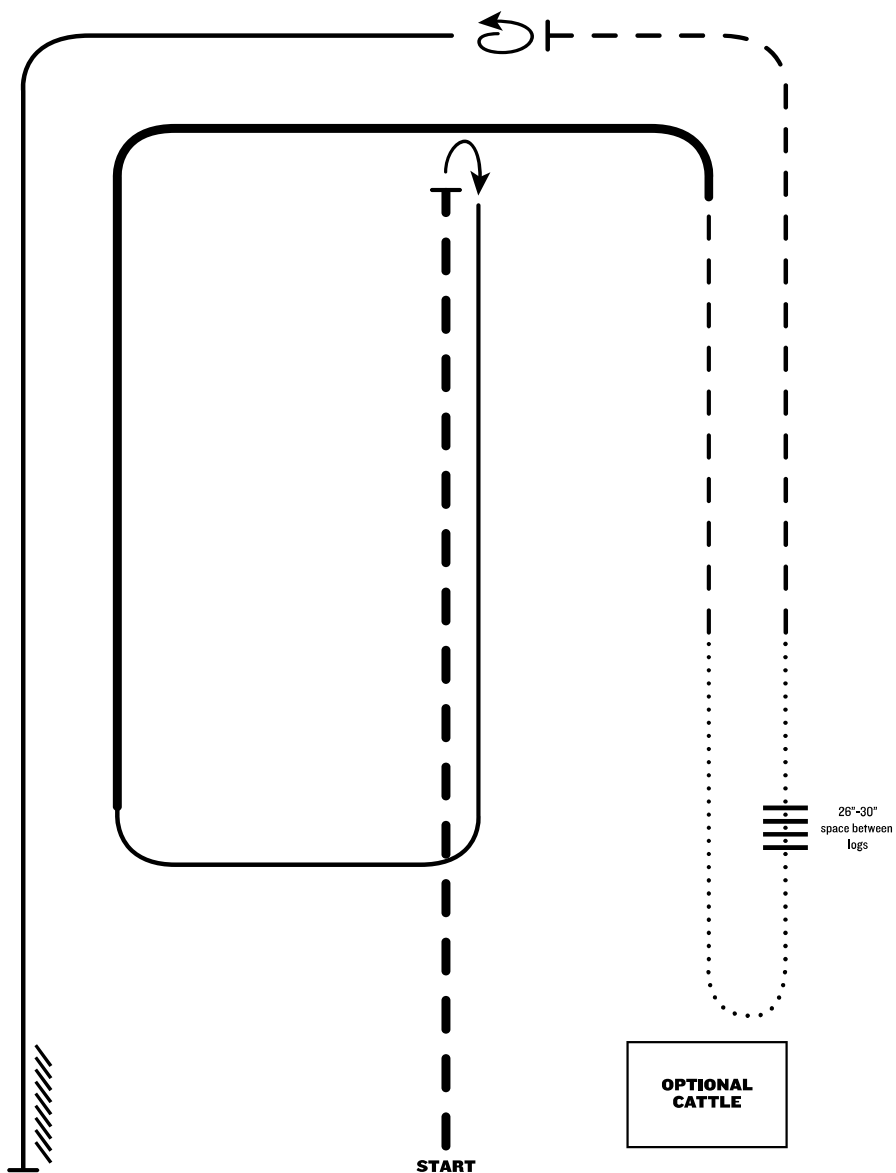

RANCH RIDING - PATTERN 15

1. Extended trot
2. Stop, rollback right
3. Lope right lead
4. Extended lope right lead
5. Trot
6. Walk
7. Walk over logs
8. Walk
9. Trot
10. Stop, 360° turn left
11. Lope left lead
12. Stop and back

LEGEND	
----	Walk
- - - -	Extended Walk
- . - .	Trot
- - - -	Extended Trot
— — — —	Lope
— — — —	Extended Lope
////	Back
∩	Lead Change

Note: The drawn description of this pattern is only intended for the general depiction of the pattern. Exhibitors should utilize the arena space to best exhibit their horses.