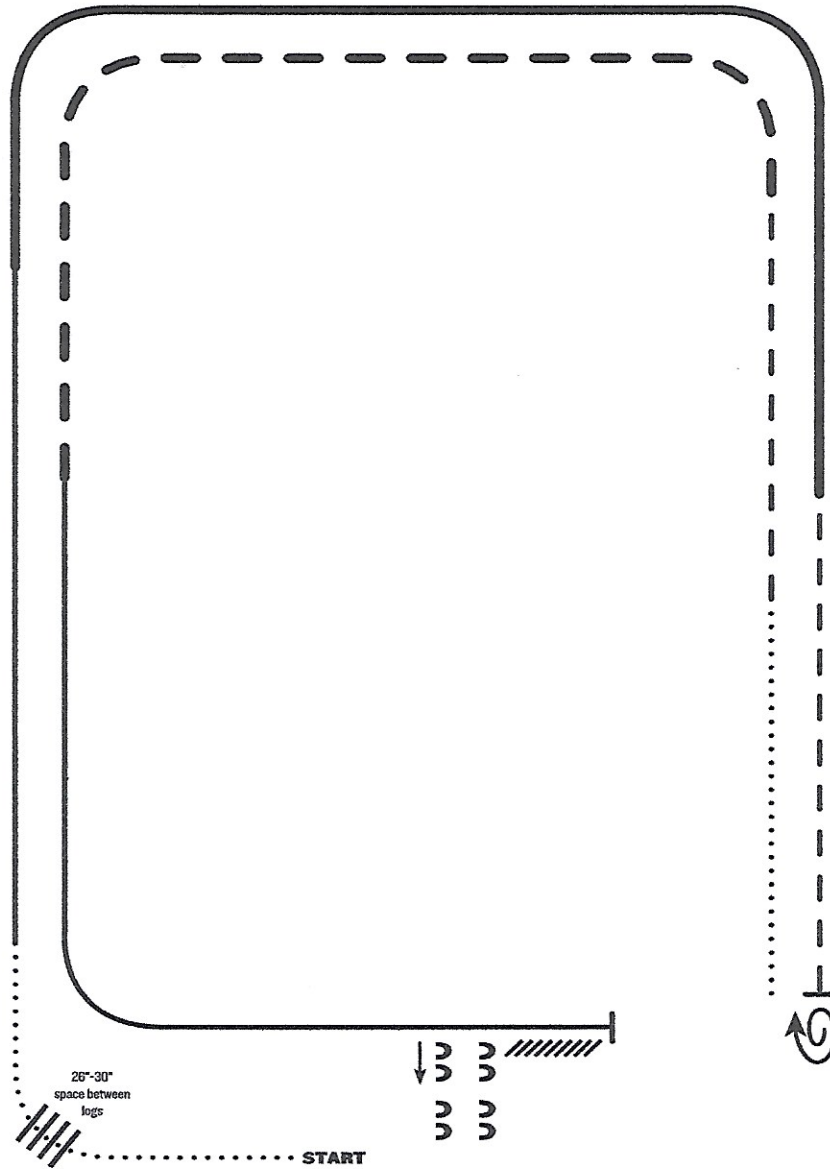

**RANCH RIDING - PATTERN 6**

**LEGEND**

.....	Walk
.....	Extended Walk
- - - -	Trot
- - - -	Extended Trot
————	Lope
————	Extended Lope
//////	Back
\\	Lead Change

1. Walk
2. Walk over logs
3. Lope right lead
4. Extended lope right lead
5. Trot
6. Stop, 1 1/2 turn right
7. Walk
8. Trot
9. Extended trot
10. Lope left lead
11. Stop and back
12. Side pass right

Note: The drawn description of this pattern is only intended for the general depiction of the pattern. Exhibitors should utilize the arena space to best exhibit their horses.