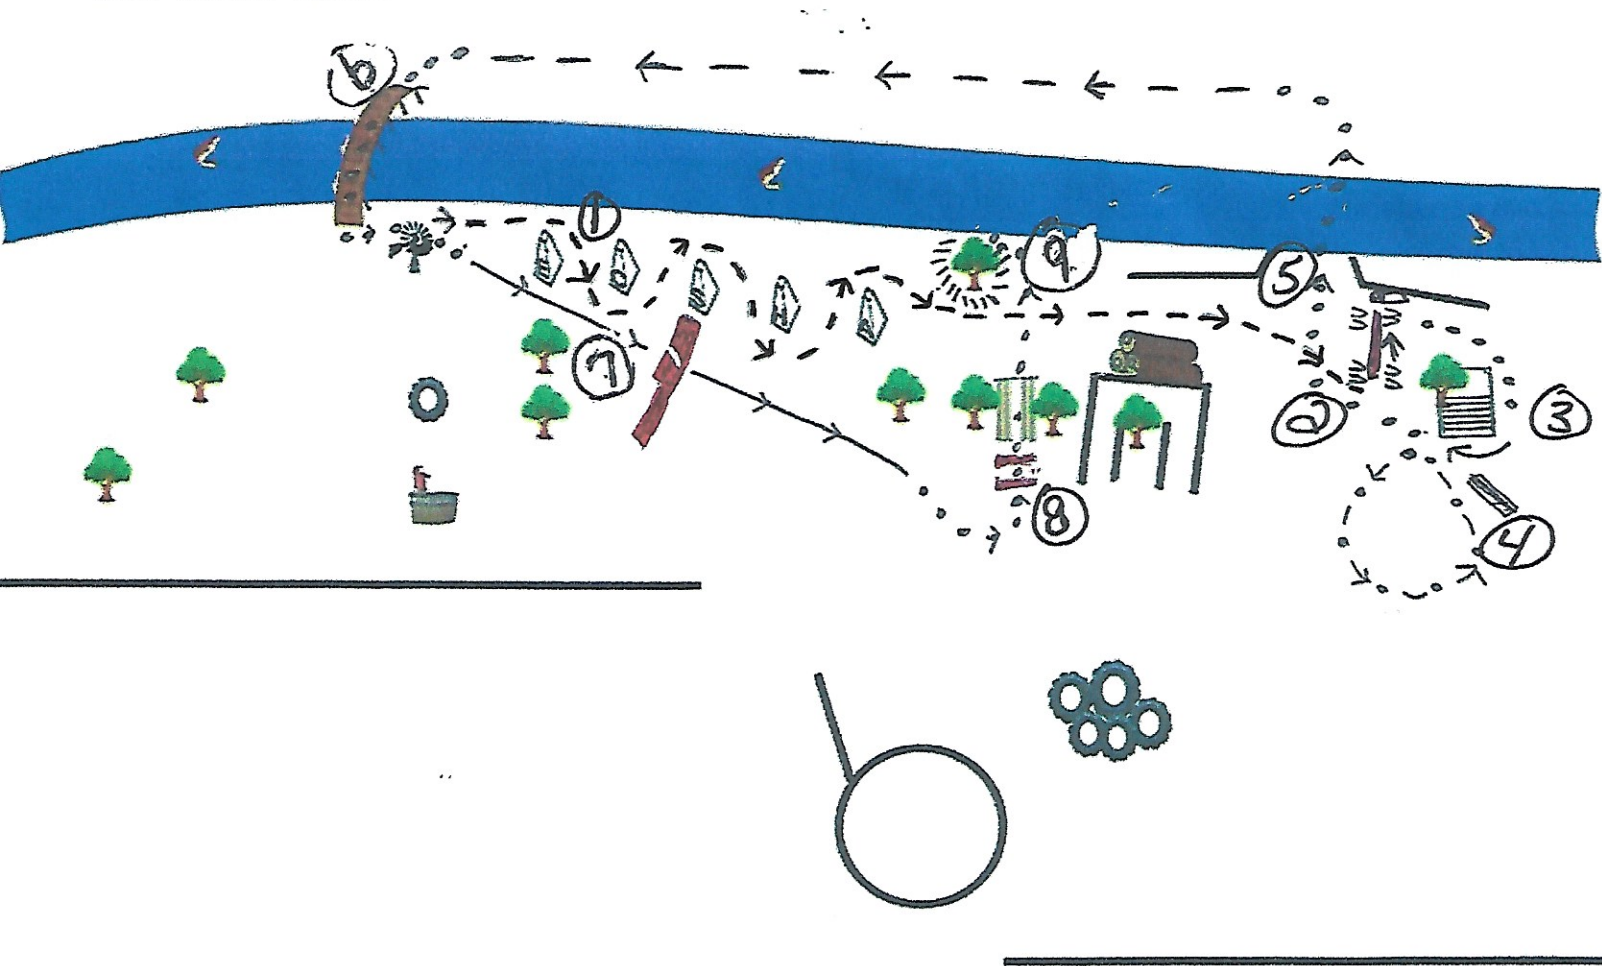

Summer Shootout
All Ranch Trail

1. Trot serpentine thru pillars and to sidepass log.
 2. Side pass left over log to check the mail and step over log.
 3. Walk to and operate gate with a right hand push.
 4. Drag at walk or trot in left circle.
***Greenhorn and Youth DO NOT drag-SKIP #4
 5. Walk to and thru creek.
 6. Extended trot along creekside. Walk over bridge.
 7. Right lead lope over log jump. (You may choose which log. Higher log will be considered a higher degree of difficulty)
***Greenhorn will trot over smaller log
 8. Walk over logs & thru curtain, continuing on to right side of tree.
 9. Stop between fence & tree. Back around the tree clockwise.
- Exit at trot.