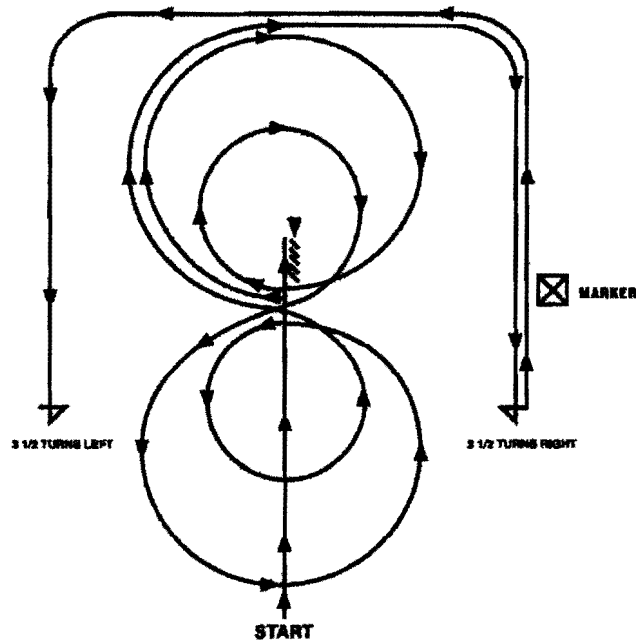

Ranch Horse Gathering

1. Start at end of arena. Run down middle past center marker to a sliding stop. Back at least 10 feet to center. 1/4 turn left.
2. Pick up right lead, large fast circle, small slow circle. Change leads at center of arena.
3. Circling to the left, complete a large fast circle, then a small slow circle. Change leads at center of arena.
4. Start a circle to the right, but do not close this circle. Run around end of arena and down the side (approximately 20 feet from fence) past center marker and come to a sliding stop.
5. Complete 3 1/2 spins to the right.
6. Continue back down side and around end of arena to other side (approximately 20 feet from fence) past center marker and come to a sliding stop.
7. Complete 3 1/2 spins to the left. Hesitate to complete pattern.

PATTERN 1

1. Stop and back up and 1/4 turn
2. Right circles
3. Left circles
4. Stop

5. 3 1/2 right spins
6. Stop
7. 3 1/2 left spins